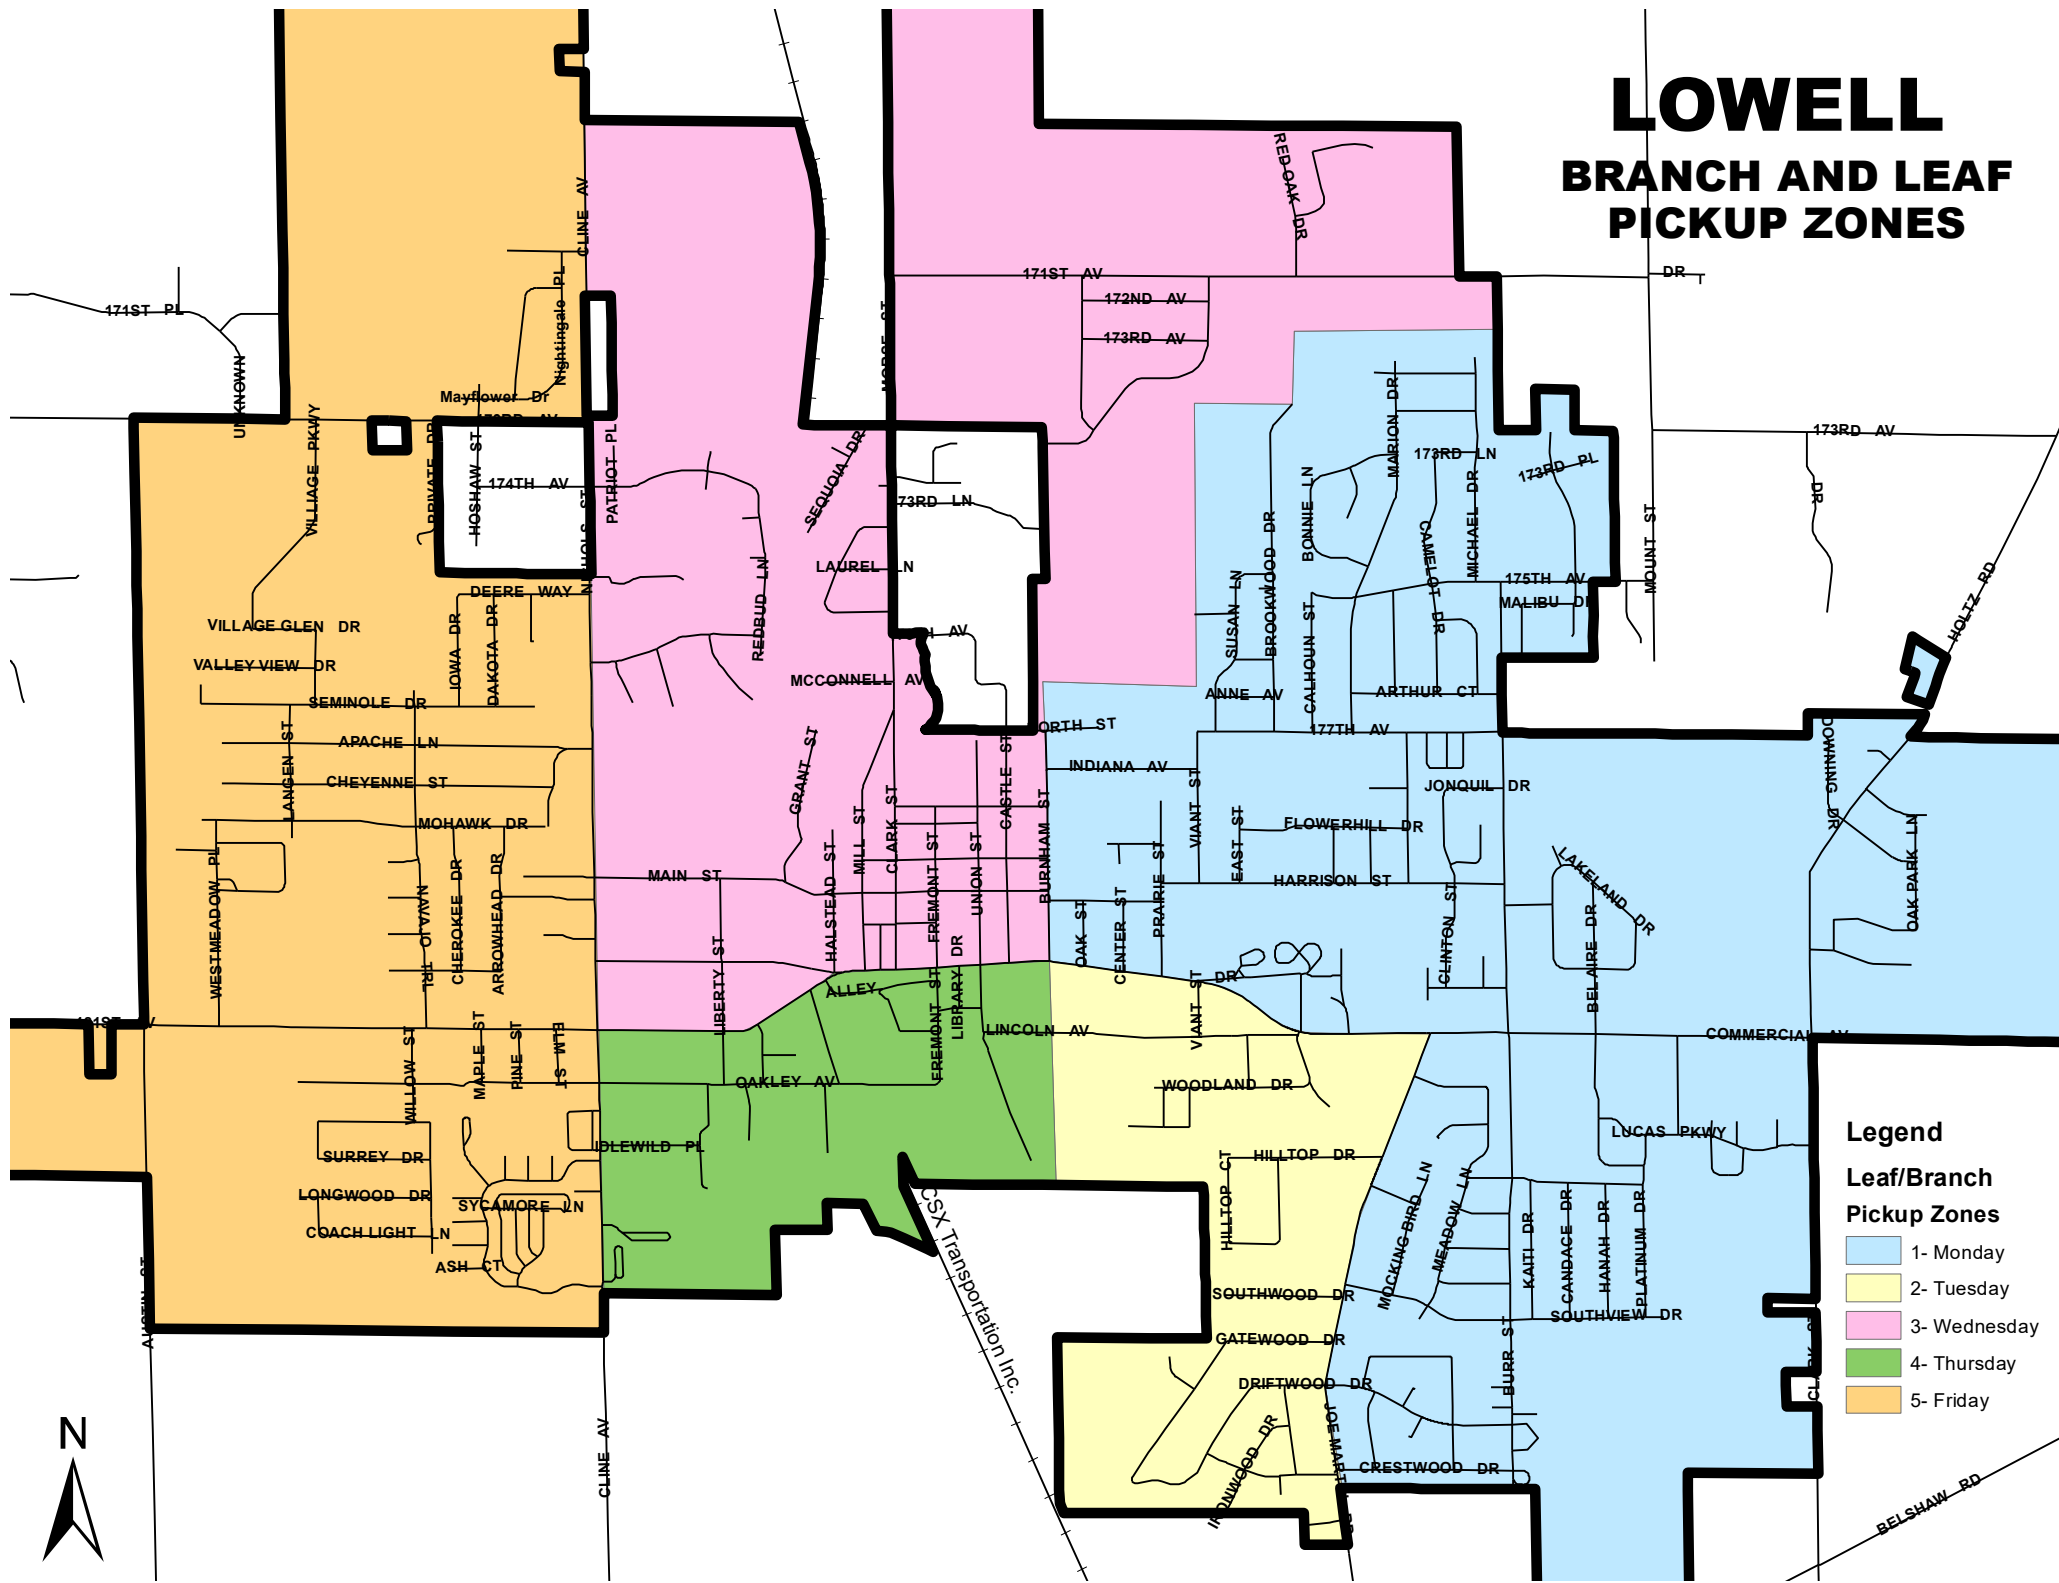

# LOWELL

## BRANCH AND LEAF PICKUP ZONES

- Legend**
- Leaf/Branch Pickup Zones**
- 1- Monday
  - 2- Tuesday
  - 3- Wednesday
  - 4- Thursday
  - 5- Friday

CSX Transportation Inc.